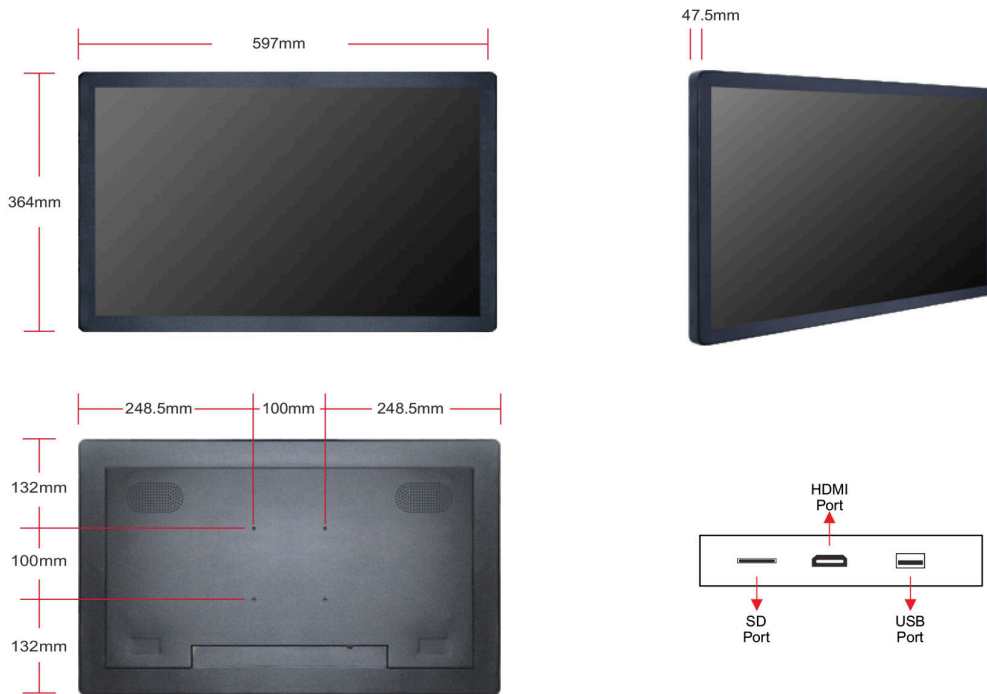

Application:

- Security
- Transportation
- ATM Automation
- Medical Equipment
- Gaming Machine
- Networking POS
- General Application

24" Plug And Play LCD Advertising Display

Specifications

PANEL	Panel Model	24inch TFT LED	ON-SCREEN DISPLAY LANGUAGES	English, Chinese etc
	Max Resolution	1920x1080	POWER	Mains Power Consumption AC 100-240V, 50-60 Hz 31W
	Aspect Ratio	16:09	SOUND	Built-in Speakers 2 x 10W
	Pixel Pitch	0.27675x0.27675	DIMENSION & WEIGHT	Machine Size 597x364x47.5mm
	Viewing Angle	89/89/89/89		Machine Weight 5.9KG
	Contrast Ratio	1000:1		Carton Size 692x103x419mmmm
	Brightness	300cd/m²		Carton Weight 7.2KG
	Response Time	25ms		Carton Size 720x560x450mm(5PCS)
	Display Area (mm)	531.36x298.89mm	Carton Weight 38.5KG	
	Panel Size(mm)	556x323.2x11.5mm	OTHER	Regulatory Approvals CE, FCC, ROHS
	Screen Weight	2.05Kg		Warranty 1 year warranty
	Lamp Type	WLED	ACCESSORIES	Included Remote Control, Power Supply, CD, Screws, Lock Key
INTERFACE	X1	HDMI port		
	X1	SD port		
	X1	USB port		
DESIGN	Color	Matte Black		
	Material	Metal		
EXTENDABLE FUNCTIONS	Motion Sensor	Options		
	Color	Options		
FUNCTION	Video Format	MPG, MPG-1, MPG-2, MPG-4, AVI, Mp4, MOV, FLV, 3GP, M2TS, MKV, RM		
	Audio/picture Format	MP3/JPEG, BMP, PNG		
	Memory Cards	Compact SD Card/USB flash drive		
	Screen Mode	Landscape & Portrait		
	Memory Protection	Autoupdate contents to SD card via USB drive		
	Timer Function	Auto Power on/off		
	Play Modes	Play videos automatically once power on and replay, Playlist function		
	Protect Function	Effectively prevent the player from being stolen in public place		
	Power Memory	Support program replaying from the setting time before the power failure		
	Slide Show	Support background music when playing picture		
	Interface Language	Support different languages (Chinese, English, etc.)		
	Scroll Caption	Support scrolling caption, effect index can be changed		
	Calendar & time	Support checking calendar, adjusting time and displaying it on the screen on/off		